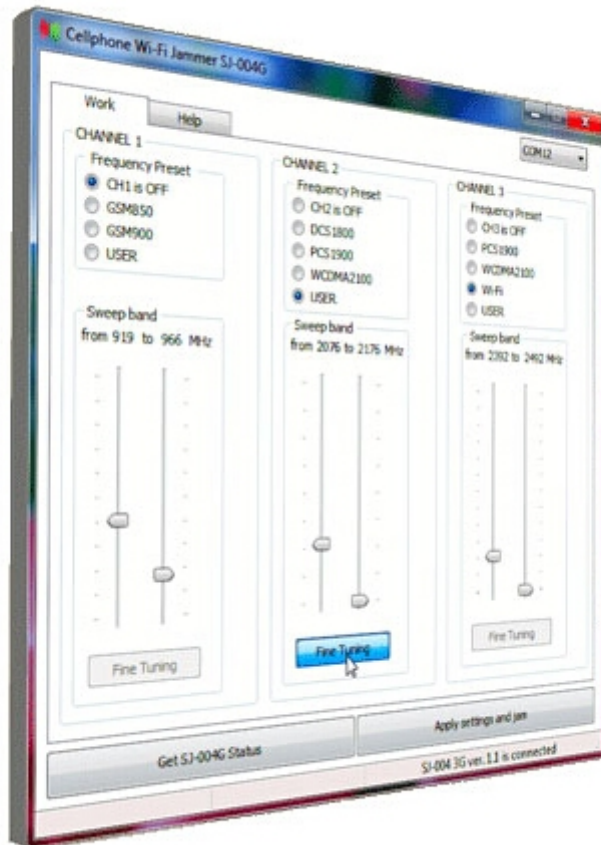

Portable Cell Phone + Wifi + Bluetooth Jammer

Main Features:

- Devices Blocked: Cell Phone, Wifi, Bluetooth
- Signal Blocked: 3G,GSM,CDMA,DCS,PCS,Wifi,Bluetooth
- Effective Coverage: 8 Metres

Images:

Technic Specifications:

- Channel 1 TX frequency: 800 ~ 1000 MHz
- Cover GSM-850/ CDMA-850 or GSM-900
- Channel 2 TX frequency: 1799 ~ 2176 MHz
- Cover DCS-1800 or PCS-1900/ CDMA-1900/ WCDMA-1900 or WCDMA-2100 (3G)
- Channel 3 TX frequency: 1924 ~ 2492 MHz
- Cover PCS-1900/ CDMA-1900/ WCDMA-1900 or WCDMA-2100 (3G) or Wi-Fi/ Bluetooth
- Blocking Coverage: 8 Meters Depending on signal strength and working environment
- Total output power: 1Watt
- Power supply: AC110-240V 5VDC 0.5A
- Typical Battery Life: 1 Hours
- Battery: Built in Rechargeable Li-ion battery
- Weight: 125g
- Dimension: Antennas off - 105 x 70 x 25 mm (L x W x D)