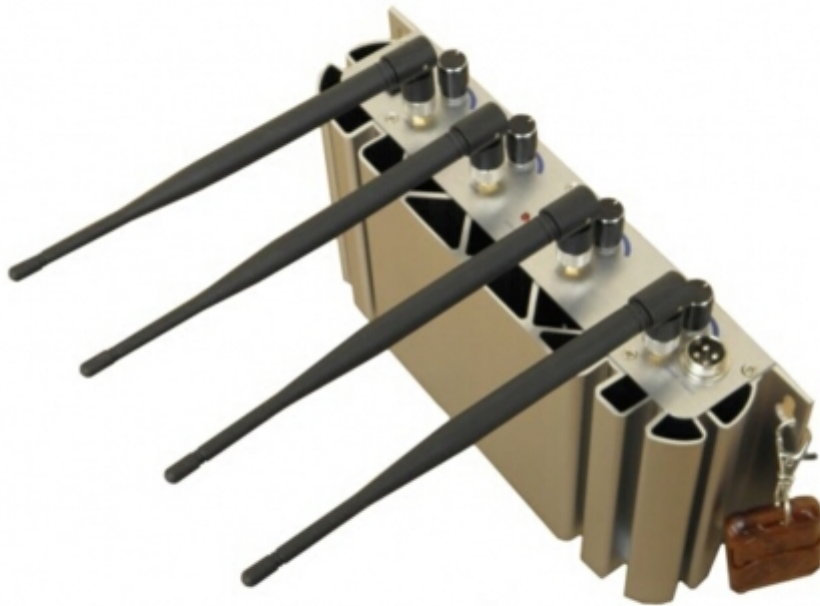

Adjustable GSM [Cell Phone Jammer](#) with Remote Control

Main Features:

- Devices Blocked: Cell Phone
- Signal Blocked: GSM,CDMA,DCS,PCS,3G
- Effective Coverage: 50 Metres

Images:

Technic Specifications:

- Jamming frequencies for America:
 - CDMA850-894MHz
 - GSM930-960MHz
 - DCS1805-1990MHz
 - PCS1930-1990MHz
 - 3G2110-2170MHZ
- Blocking Coverage:50 Meters Depending on signal strength and working environment
- Total output power: 12Watt
- Power supply: 5V 8A?AC:110-240V ;50/60HZ.
- External Omni-directional antennas all the TX frequency covered down link only
- 2.5kg

Package Included:

- 1pc Adjustable GSM [Cell Phone Jammer](#) with Remote Control
- 1pc Power Adapter (100-240V)
- 1pc Manual

Important Notice:

The item is for Legal Use only!

[product_url:] [Adjustable GSM Cell Phone Jammer with Remote Control \[CMPJ00025\]](#)