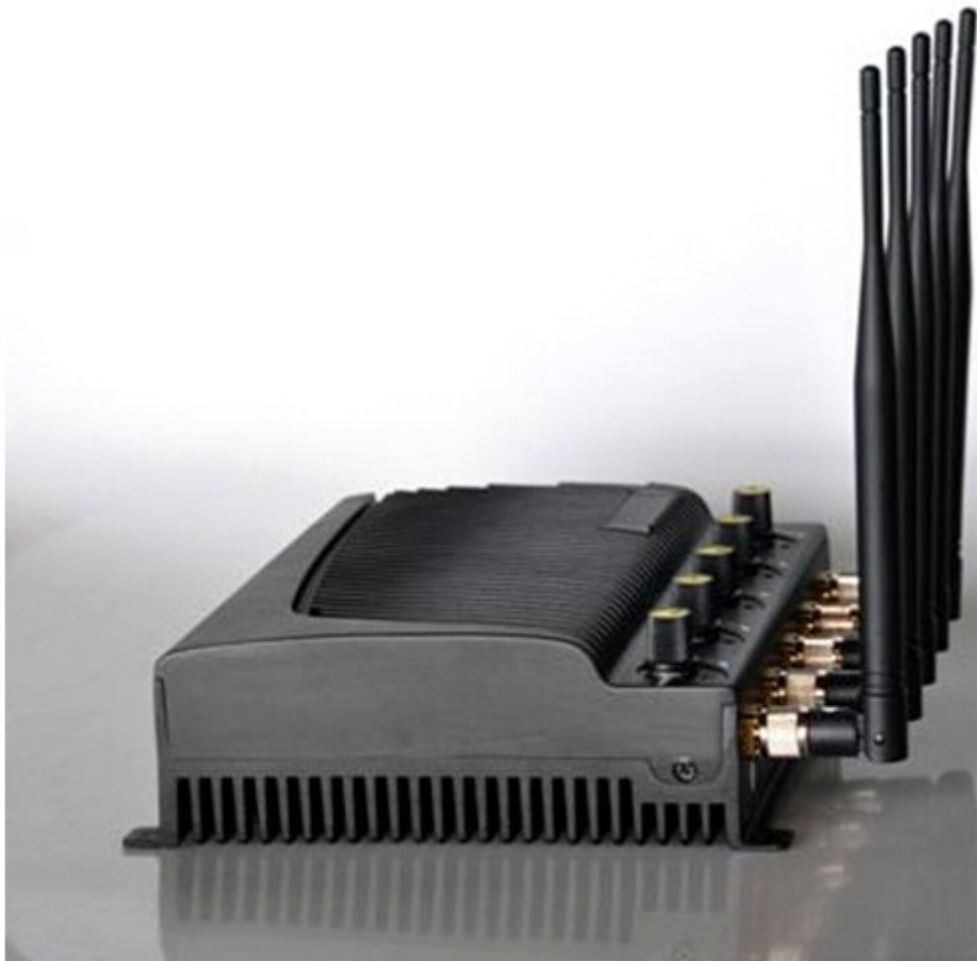

Adjustable Cell Phone Wifi GPS Jammer - EU Version

Main Features:

- Devices Blocked: Cell Phone, Wifi, GPS
- Signal Blocked: 3G,GSM,DCS,PHS,Wifi,GPS
- Effective Coverage: 40 Metres

Images: