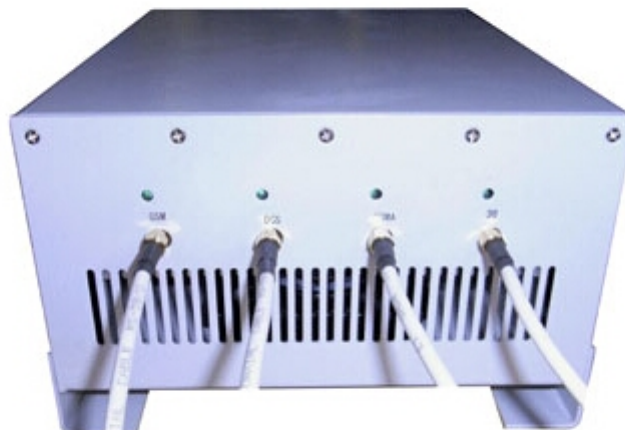

20W [Cell Phone Jammer](#) with Remote Control & Directional Panel

Antenna

Main Features:

- Devices Blocked: Cell Phone
- Signal Blocked: CDMA,GSM,3G,DCS,PCS
- Effective Cover Radius: 60 Metres

Images:

Technic Specifications:

- Jamming frequencies:
 - CDMA 850-894MHz
 - GSM 925-960MHz
 - DCS 1805-1880MHz
 - PCS 1920-1990MHz
 - 3G 2110-2170MHz
- Blocking Radius: 60 Metres Depending on signal strength and working environment
- Total output power: 20W
- Power supply: 50 to 60Hz, 100 to 240V AC ,DC5V/20A
- Weight: 9KG
- Dimension: Antennas off - 285 x 255 x 140mm (L x W x D)

Package Included:

- 1pc 20W [Cell Phone Jammer](#) with Remote Control & Directional Panel Antenna
- 1pc Power Adapter (100-240V)
- 1pc Remote Control

- 1pc Manual

Important Notice:

The item is for Legal Use only!

[product_url:] [20W Cell Phone Jammer with Remote Control & Directional Panel Antenna \[CMPJ00001\]](#)

[pdf_url:]

http://www.cellmobilephonejammer.com/20WCellPhoneJammerwithRemoteControlDirectionalPanelAntennaCMPJ0000113_3.pdf